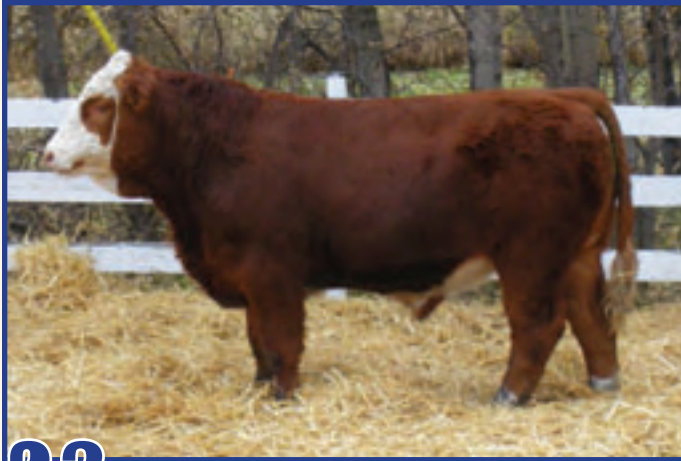

23. RENDEZVOUS 626W

PUREBRED MALE
G713514

XMR 626W

23 January 2009

SHAWACRES JAHARI 50L
MFI JAHARI 5055 648644
ANCHOR "T" KANDIS 57F

TRYON MAINZ
RENDEZVOUS 626P G632822
RENDEZVOUS 610F

BHR DOORN G629E
MISS SHAWACRES HEIDI 1H
SIM-ROC C&B WESTERN
ANCHOR "T" HILDA 46C
BAR NONE MAINSTREAM
R.H. PATRICIA
MFL MEISTER 36Y
RENDEZVOUS 602C

BW: 98; 205 day: 565.

EPDs Fall 2009: -0.5 5.1 35.9 59.8 2.0 29.8 11.8

A great Jahari son with an awesome phenotype. This bull is long, straight backed, well filled and has a nice appealing head. The more you evaluate him, the more you will come to appreciate his build and natural flesh. He also has a very clean front end. Give this guy a good look over on sale day.