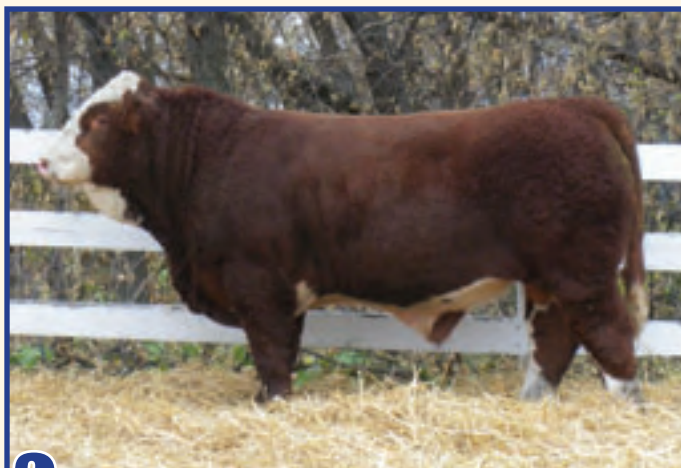

BW: 105; 205 day: 725.

EPDs Fall 2009: -1.5 5.7 46.7 77.2 0.5 33.7 10.3

Here's a smokin' powerhouse of a bull. This big burly beef bull has been a standout since birth. He is deep ribbed, long and full of meat. He also has an excellent hair coat. If you're in need of a bull that will add size and scale to your calf crop, this is the real candidate. Use him on some British based cows and the calves he'll produce will be in demand by the feedlots. He has a balanced set of EPD's excelling in yearling weight and milk. My grandpa calls this bull a Paramount Power. Sale day weights should be quite impressive. Length equals weight. Bring him home.

BW: 110; 205 day: 777.

EPDs Fall 2009: -5.5 7.4 54.4 86.2 1.5 40.7 13.5

A bull with an extra rib, well, not really, but that's how long he is. He's got a good solid top and lots of hair. Paramount is really consistent with the group of calves he sires, year after year and they all come out with great paint jobs. Buy a Paramount son with confidence, they are always popular with everyone. Last year's full brother was selected by Lorne Broustal of Ashern, MB. Lorne decide to pick up two Paramount sons for his good herd.