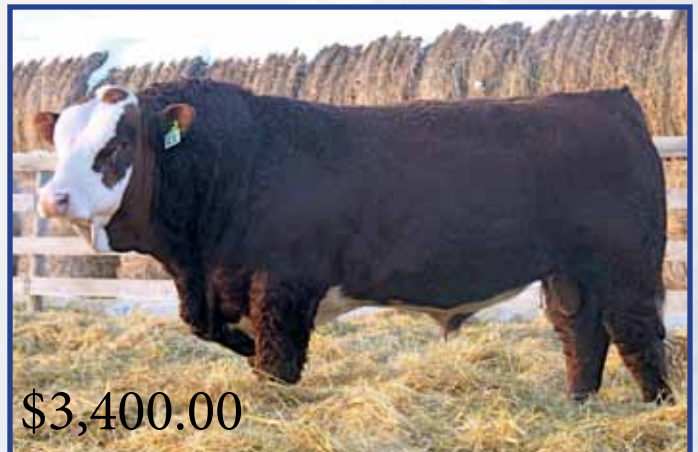

$3,400.00

29

KSL FIREBALL 2Z

POLLED PUREBRED MALE

PG796021 KSL 2Z 13 April 2012

SKORS FIREWALL 166T
TRI K FIREWALL 4X PG736185
TRI K TRIXIE

EAGLE-RIDGE SELKIRK 29S
KSL WHIT 2W G759408
PRL STORY 348S

CNS DREAM ON L186
SKORS BLACKHAWK 14N
BAR 15 SARATOGA 87P
WEST HEART NORMA 47HN
EAGLE-RIDGE LOBO 11L
VIRGINIA'S MS PEARL
PRL PIONEER 845P
PRL PRILLEY 232P

BW: 100. WNG: 780. EPDs: 4.8 4.0 64.1 86.8 5.9 56.1 24.1

Cherry red, smooth polled, and heavy pigmented in all the right places. 2Z has been a head turner from day one. This long bodied bull has the calving ease, performance and style that should work in anyone's herd.