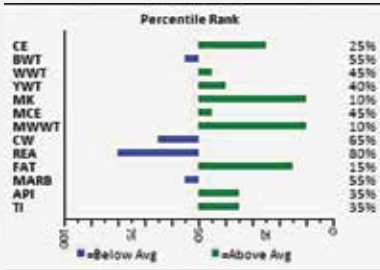

PERFORMANCE

BW (ET)	ACT. WW
104 lbs	912 lbs

EDP's

CE	BW	WW	YW	M	MCE	MWWT
9.5	3.0	78.2	119.3	31.4	5.3	70.5

DESS Lila 1G - Maternal Sister of Lot 1

**100% FLECKVIEH
HETERO POLLED/SCURRED
NON-DILUTOR**

3M is a son of the great Anchor D Outlook and Lila 144K who is a daughter of BEE Lila 452B who needs no introduction to anyone who follows our program. Lila 144K entered our donor program last spring and we couldn't be more excited to maximize her potential. 3M is heavily pigmented with a ton of style. Check out 3M's balanced EPD profile.