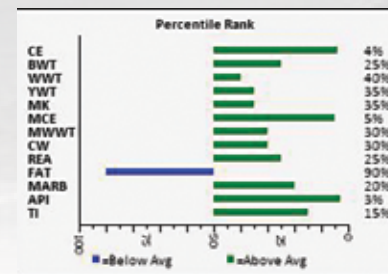

HOMO POLLED, NON-DILUTOR

134M is a red baldy son of the Kraken Bull and out of a strong Can Am daughter. 134M has an 84 lb birthweight and a top 3% EPD ranking for calving ease. This bull checks a lot of boxes.