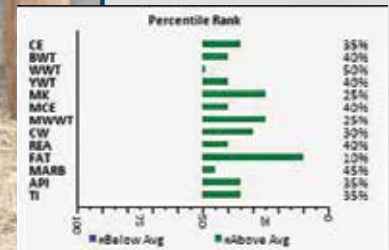

Lot 1 - 34M

1

DESS MILWAUKEE 34M

PT1491705 / DESS 34M / January 20, 2024 / Polled Fullblood

KHG GOLD NUGGET 132X
WESTGOLD STANDOUT 42Z
KHG LEHNE 160X

ANCHOR D VIPER 103W
BEE LILA 452B
VIRGINIA MS LISA 38Y

DESS SAHARA 73S
RENDEZVOUS 443T
KHG MONTANA 6T
KHG TAYLOR 24U
DOUBLE BAR D MAESTRO 100S
PRL LOPEZ 147L
CROSSROAD TUXEDO 222T
VIRGINIA MS RENEE 49W

PERFORMANCE

BW (ET)	ACT. WW
104 lbs	912 lbs