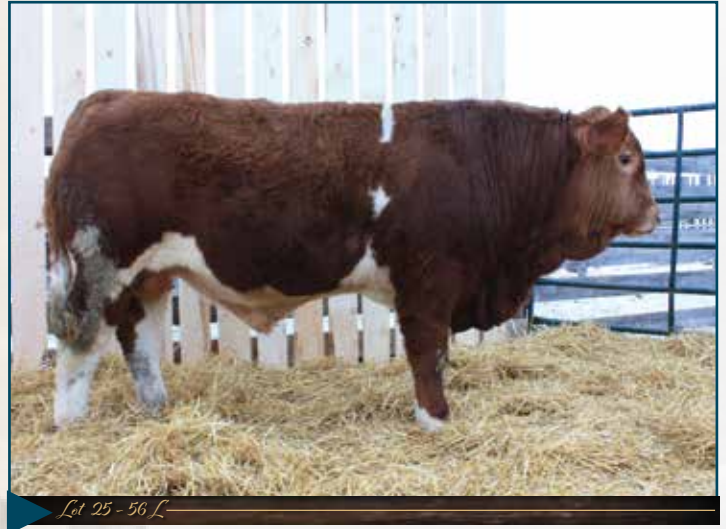

HOMOZYGOUS POLLED, 100% FLECKVIEH, DILUTOR FREE

Keet's Liberty 56L is another Raptor son that has performed well. He's also a deep, thick bull that came out homozygous polled. Liberty's dam, Keet's Freja 40F, has 2 daughters in our herd and as a first calf heifer, she had our heaviest performing bull in that year's sale.