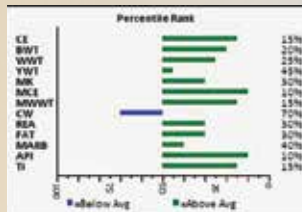

HOMO POLLED, NON-DILUTOR

A son of the great SVS Rancher bull and PWK 31C. PWK 31C is an ideal looking cow that is easy fleshing and has excellent feet and a beautiful udder. PWK 31C produced four sons prior to us acquiring her as a mature cow from the Swan Lake Reduction. A son sold two years ago through this sale to Godart Farms. Another bull with an outstanding set of balanced EPD's.

Lot 16 - 41M

17

DESS REDDINGTON 200M

PG1491695 / DESS 200M / January 23, 2024 / Red Polled Purebred

R PLUS VENOM 4006B
R PLUS REDDINGTON 0143H
MISS R PLUS 6168D

MADER IM A GANGSTER 20B
DESS LOUISE 35D
DESS WARRIOR 35W

NCB COBRA 47Y
IPU MS. TULA 104Z
R PLUS REDGE 8018U
MISS R PLUS 1033Y

LRX THE GODFATHER 141
MADER LADY GOLD 131Y
IPU RED WARRIOR 53S
WILC SHOWGIRL 65P

PERFORMANCE

BW ACT. WW
97 lbs 742 lbs

EDP's

CE BW WW YW M MCE MWWT
5.3 4.2 73.0 104.1 23.7 0.0 60.2

HETERO POLLED, NON-DILUTOR

200M is a R Plus Reddington son out of DESS 35D who is a highly productive cow in our herd. 35D had a strong son sell in the first Bridge City Sale to Westshore Farms.