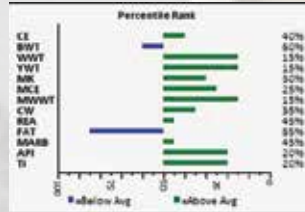

HOMO POLLED, NON-DILUTOR

38M is a potential heifer bull with an interesting pedigree being sired by Double G Kraken and DESS 38K who is a flushmate to the high selling bull at last years sale going to Labatte Simmentals & Circle 7. 38M's granddam DESS Crush 33B has sons working for Triple T Ranching, Sako Ranching, Springwater Ranch and two sons at Matador Farms. Productivity of this cow family takes away the guesswork.

Lot 13 - 38M