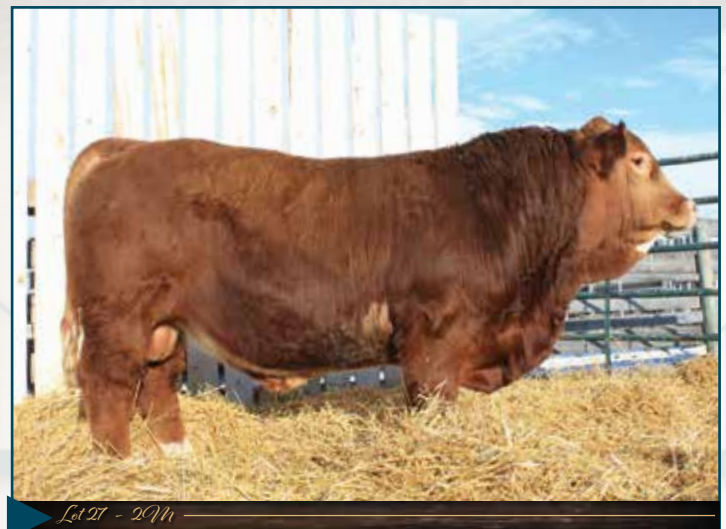

HOMOZYGOUS POLLED, FULL FLECKVIEH, DILUTOR FREE, TWIN

Keet's Mastodon 2M is like Keet's Midas, a homozygous polled son of Raptor out of a Keet's Dynamic cow, Keet's Gwendolyn 26G. Gwendolyn has so far only had bull calves and all have found some work in other people's herds. Mastodon shared his mother's milk with his twin brother and he managed to out wean him by over 120 lbs.