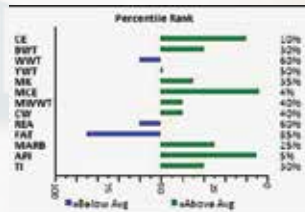

HOMO POLLED, NON-DILUTOR

138M is a Kraken son out of a Can Am daughter. I'm starting to sound like a broken record with another low birthweight Kraken son with a strong EPD profile. 138M is in the top 10% for calving ease and top 25% for birthweight.

Lot 14 - 138M