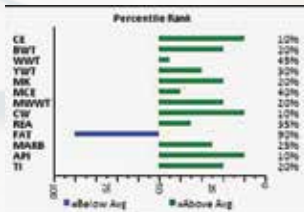

HOMO POLLED, NON-DILUTOR

160M is a Can Am son with a moderate 80 lb. birthweight and an excellent set of EPD's ranking in the top 10% for calving ease, 20% for birthweight and 30% for yearling weight giving 160M a nice balance of calving ease and performance.

Lot 9 - 160M