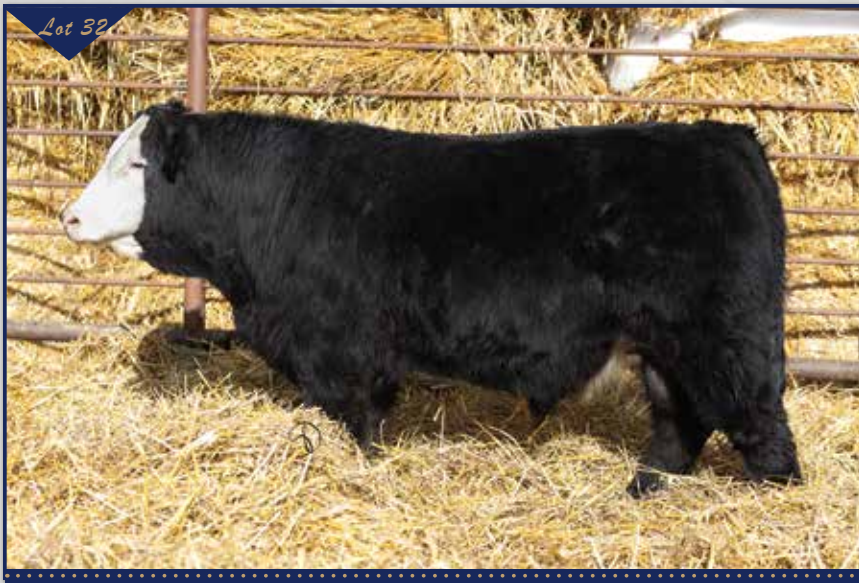

32

MLCC GAME FACE 31M

BPG1496905 / MLCC 31M / January 22, 2024 / POLLED BLACK PUREBRED

LFE CASH 386D

LFE GAME FACE 338F

LFE BS AMBER 60D

PERFORMANCE

BW	ACT. WW	ACT. YW
95 lbs	840 lbs	1280 lbs

LFE BEAST MODE 305D

MLCC MS BEAST 12J

MLCC MS THREE PHASE 36E

EPD's

CE	BW	WW	YW	M	MWWT
5.6	4.9	75.1	112.1	23.3	62.3

This black blaze faced bull has a dam that goes back to a calving ease Son of Anarchy and has the small skeleton that goes with that.