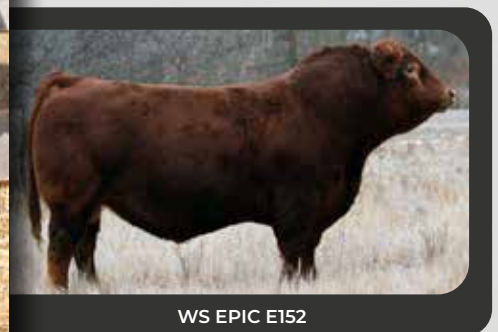

SWANTEWITT CAYENNE 4C  
SWANTEWITT EVEREST 7E  
SWANTEWITT VIOLET 174U  
D: SAGE JUPITER 41J  
NAC TRUSTIN 85A  
SWANTEWITT FANTASIA 38F  
SWANTEWITT LEOLA 209Y

WS EPIC E152

**Homozygous Polled, Purebred, Non Dilutor:** This guy is just, Epic. He is a performance and power bull. Here's a bull that comes from cows that calve well and get the job done right from the start. His maternal sister has lot 49 in the sale and weaned him off at 960 lbs as a first calver. Epic is quiet to work with and just has so much eye appeal. He has good foot structure and loads of muscle. Potential for a herdsire!