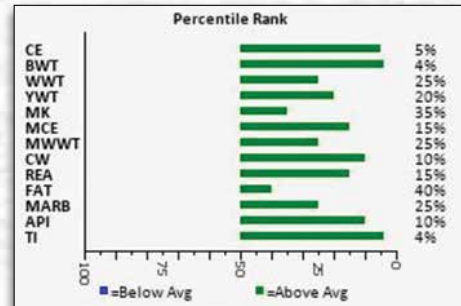

EPD's	
CE	14.5
BW	-0.6
WW	85.3
YW	129.9
M	28.0
MCE	6.9
MWW	70.7

BW: 82 lbs WWT: 775 lbs YWT: 1220 lbs

- Another power packed calving ease heifer bull here!
- Mike Denbow bought a maternal brother last year at the bull sale
- Homo-Polled, Sire Verified