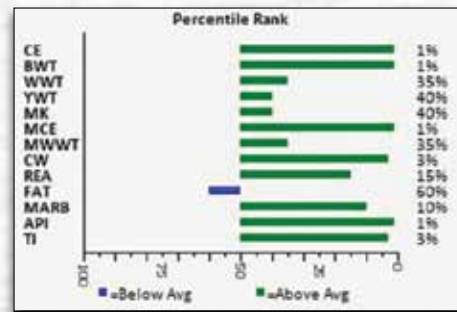

$21,000.00

49

MCR MR. NO LIMITS 13H 8N

BPG1532571	Jan 3, 2025	MCR 8N	Polled Black Purebred	EPD's
WELSH'S WARSAW 312Z		FBFS WARSAW 068W		CE 17.7
HART STATE OF WAR 056C		WELSHS ROSIE 102W		BW -1.9
HART MISS 102A		SKORS BLACK ENTICER 287Y		WW 82.7
		HART MISS X534		YW 120.5
SKORS HIGH ROLLER 34C		HSF HIGH ROLLER 12T		M 27.4
MCR MS HECTIC 66F 13H		SKORS JEWEL 226A		MCE 10.7
MCR FORTUNE 66F		MRL RED WHISKEY 101B		MWW 68.8
		MCR CHRISTINA 54C		

BW: 80 lbs WWT: 880 lbs YWT: 1340 lbs

- Here is a full brother to the Limitless Bull (MCR 25L) we sold to Semex in 2024. We have used the Limitless bull successfully in our herd for 2 calving seasons and are really enjoying the calves.
- He has an excellent set of EPDs with the CE and BWT both in the top 1%
- His dam is a tidy uddered Skors female; this bull should be an udder improver
- Hetero-Polled, Homo-Black, Parent Verified

50

MCR MR. NOCTURNA 107H 103N

BPG1532797	Jan 23, 2025	MCR 103N	Polled Black Purebred	EPD's
HART STATE OF WAR 056C		WELSH'S WARSAW 312Z		CE 13.4
MCR MR. LIMITLESS 13H 25L		HART MISS 102A		BW 0.7
MCR MS HECTIC 66F 13H		SKORS HIGH ROLLER 34C		WW 79.1
		MCR FORTUNE 66F		YW 116.5
SVS TYCOON 841F		SVS BROOKS 669D		M 26.4
MCR MS. HAYLEIGH 31E 107H		SVS RED ANNIE 411B		MCE 8.9
MCR EBAN 31E		NCB COBRA 47Y		MWW 65.9
		MCR CATHERINE 64C		

BW: 90 lbs WWT: 790 lbs YWT: 1220 lbs

- A bullet proof bull for second calvers - may even want to look at him for the heifer pen with a CE of 13.4
- Dam is long bodied with an excellent udder with small teats
- Homo-Polled, Homo-Black

$8,000.00