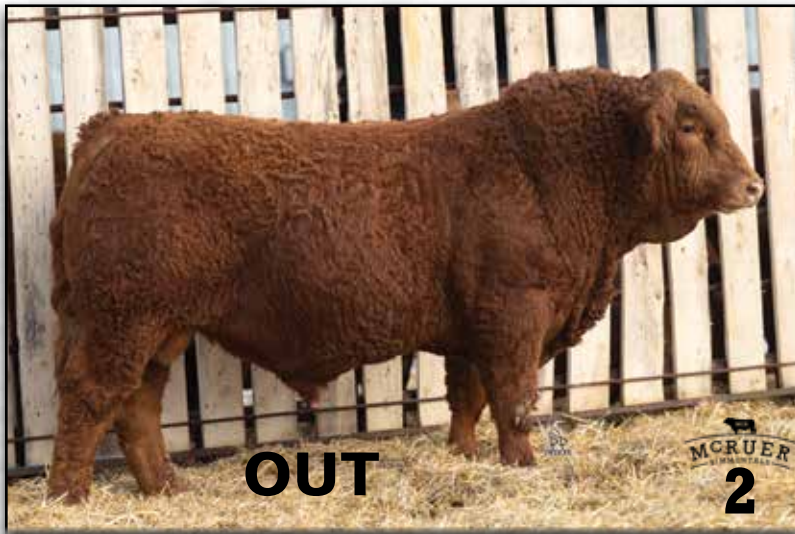

OUT

MCR MR. NAPOLEON 2H 31N

PG1532575 Jan 9, 2025 MCR 31N Polled Red Purebred
SVS TYCOON 841F SVS BROOKS 669D
MCR MR. KEY WEST 20A 157K SVS RED ANNIE 411B
PWK MS PAULA 6Y 20A WINCHESTER HR P8315
PWK MS PAULA 39W 6Y
VIRGINIA JOURNEY 9B DOUBLE BAR D JUMANJI 308Y
MCR MISS HENNESSY 8B 2H VIRGINIA MS JORJA 9Y
MCR MS. BEA 8B AFRI-CAN TANK I
SIMMENTAL/SIMMENTAL

EPD's	
CE	5.4
BW	1.3
WW	73.3
YW	106.2
M	37.7
MCE	3.2
MWW	74.4

BW: 91 lbs WWT: 950 lbs YWT: 1400 lbs