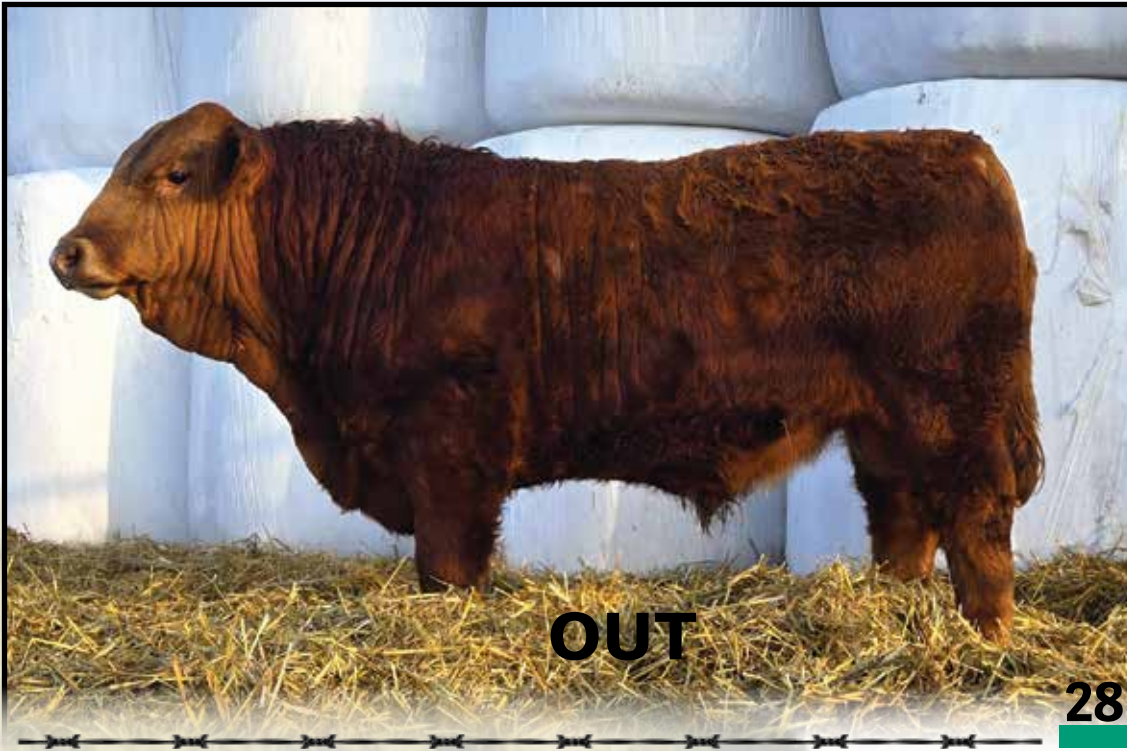

Performance (lbs)		EPD's						
BW	AWW	CE	BW	WW	YW	M	MCE	MWW
96	800	5.4	3.4	77.0	110.7	28.5	3.5	66.9

POLLED, PUREBRED

A son of Silverlake Lynx, here is another long-bodied, smooth-made addition to the herd. His moderate birthweight and dark haircoat will make some stylish calves.