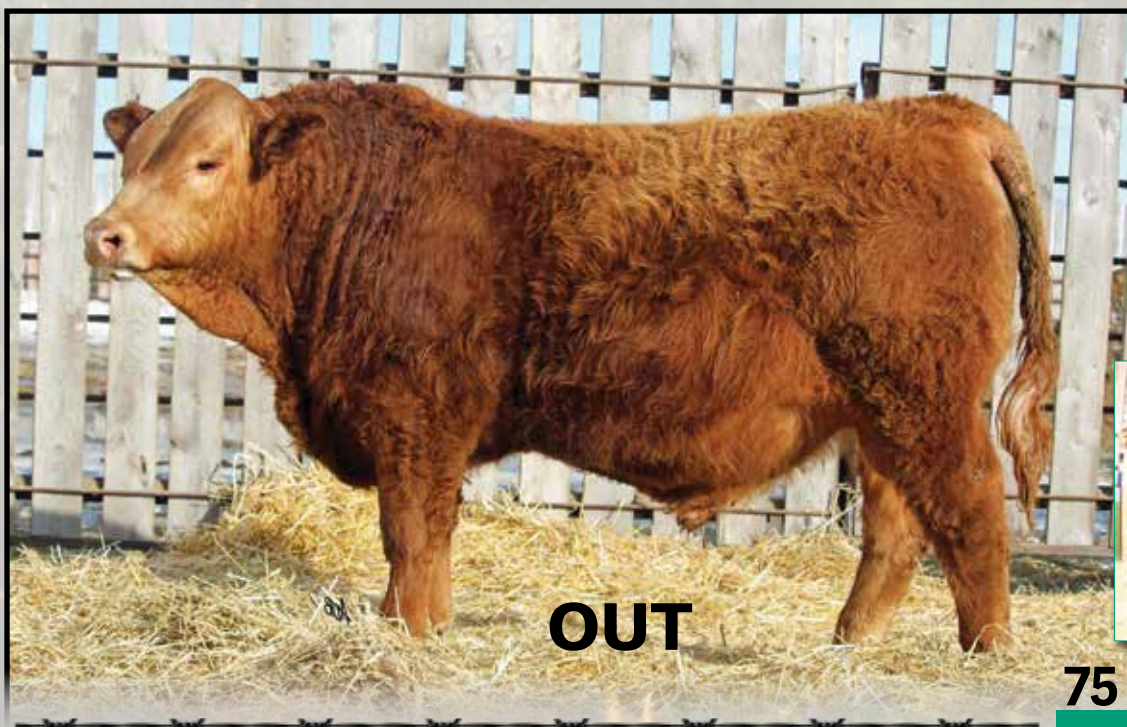

Deep bodied, stout, and lots of hair. This bull is docile and comes off a well footed, strong, Irish female. His added hair coat, strong disposition, and deep build make him a strong asset to any herd looking to improve overall calf quality and weaning weight.