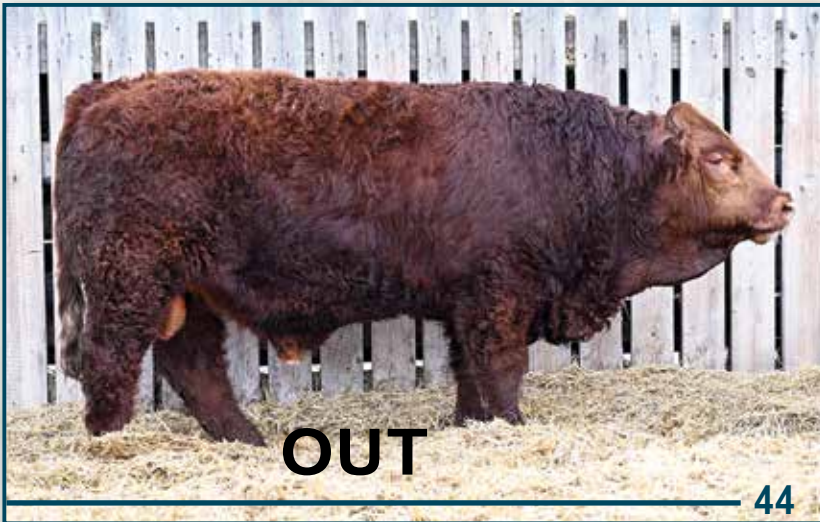

44

JEMS NORTH 213N

PG1498971- JEM 213N - Jan 12, 2025 - POLLED RED PUREBRED

JNR QUEST
JNR QUANTUM
JNR GRACEFULL 61H

SKV HIGHER STATE 19H
JEMS LOKA 213L
MOES MOJITO 312H

RUGGED R CAVILL
DIAMOND T CLEOPATRA
JNR'S CONCEPT
JNR GRACEFUL 410A
MR CCF VISION
SKV CIMMARON 33C
MR CAMDEN 5E
MOES MOJITO FEST 312F

PERFORMANCE

BW	ACT. WW
99 lbs	780 lbs

EPD's

CE	BW	WW	YW	M	MCE	MWW
5.7	4.0	76.5	105.1	21.4	3.4	59.7

POLLED

JEMS 213N is a solid red Quantum son that brings a lot to the table in a practical, easy-to-use package. He is dark in colour with plenty of hair and a smooth, balanced build that makes him easy to appreciate from any angle.

He offers calving ease while still carrying a little punch behind him, making him a great option for producers who want trouble-free calving without giving up performance. A functional, honest bull that fits well into a wide range of programs.